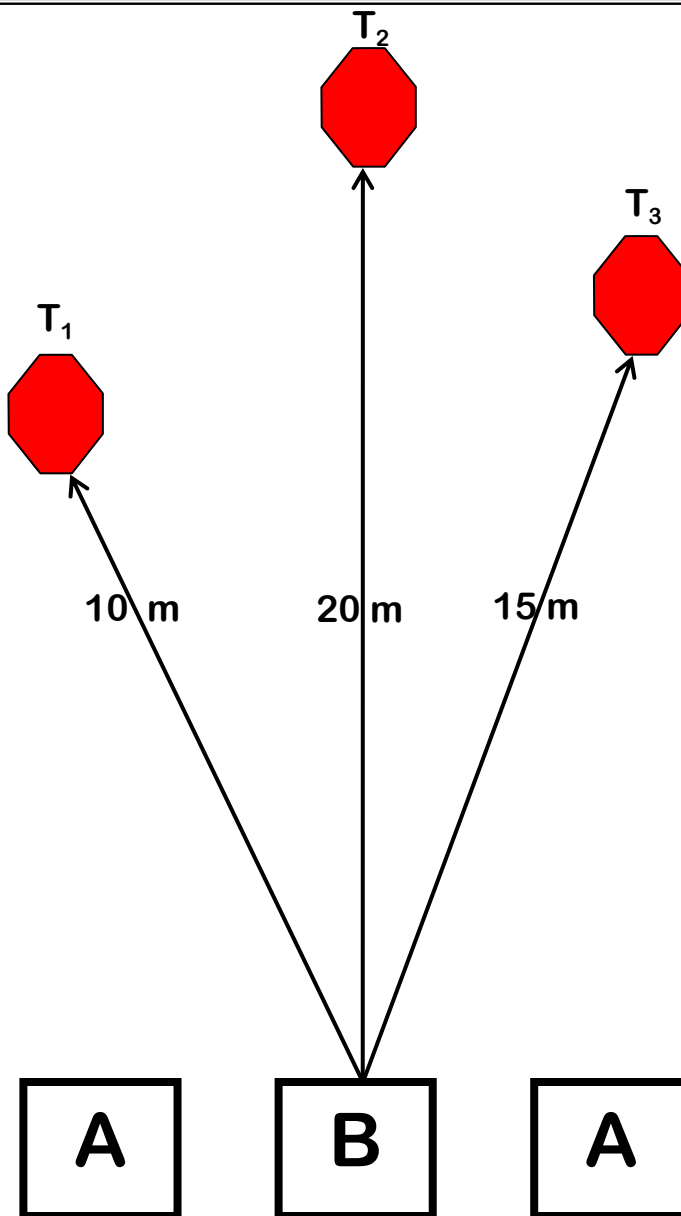

IV. CROATIAN EXTREME METAL CHALLENGE

STAGE 3 – box 1 right
COMMANDANT
Stage designer: **DUDO & MRKI**

Type of scoring: Comstock
Type of course: Medium
Targets: 3 classic IPSC metal targets

Possible points: 90
Minimum rounds: 18
Time starts: Audible signal
Time stops: Last shot

Penalties: Current addition of IPSC rulebook

Start positions: Standing relax on A, facing downrange

Gun condition: Gun in holster, loaded

Procedure: After the audible signal shot T₁, T₂ or T₃ from box B with 6 shot minimum. Shooter must perform mandatory reload after shooting each target.

Note: Safety angle is 180°