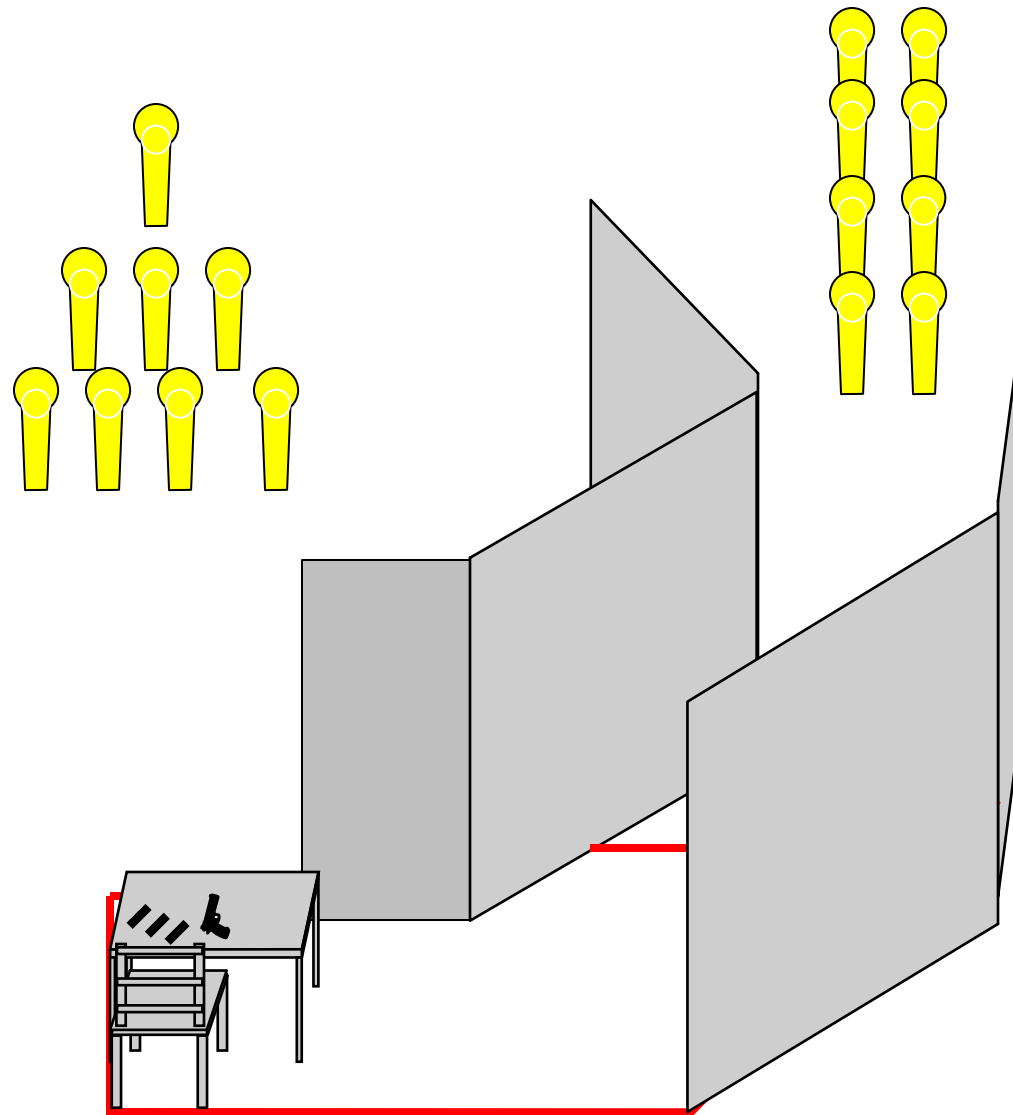

IV. CROATIAN EXTREME METAL CHALLENGE

STAGE 8 – box 3 left
PASSAGE TO .....
Stage designer: DUDO

Type of scoring: Comstock
Type of course: Medium
Targets: 16 poppers

Possible points: 80
Minimum rounds: 16
Time starts: Audible signal
Time stops: Last shot

Penalties: Current addition of IPSC rulebook

Start positions: Sitting on the chair, both palms touching the table. Facing downrange.

Gun condition: Gun flat on the table, loaded, all magazines on the table.

Procedure: After audible signal engage targets as they become visible.

Note: Safety angle is 180°