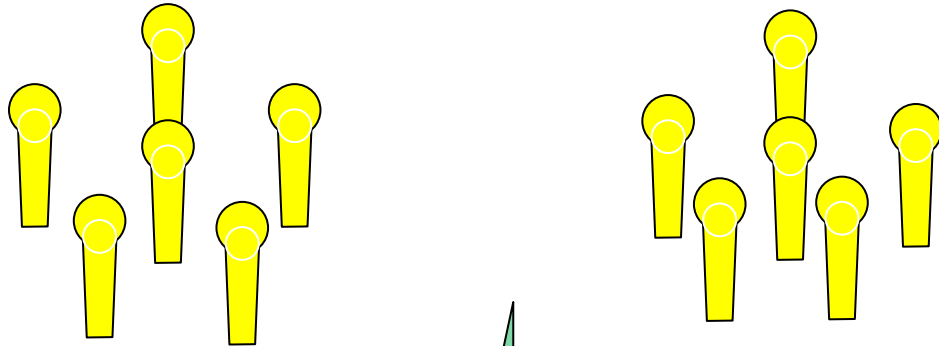

## IV. CROATIAN EXTREME METAL CHALLENGE

**STAGE 1 – box 1 - left**  
**GARDEN WINDOWS**  
Stage designer: MRKI

**Type of scoring:** Comstock  
**Type of course:** Short  
**Targets:** 12 poppers

**Possible points:** 60  
**Minimum rounds:** 12  
**Time starts:** Audible signal  
**Time stops:** Last shot