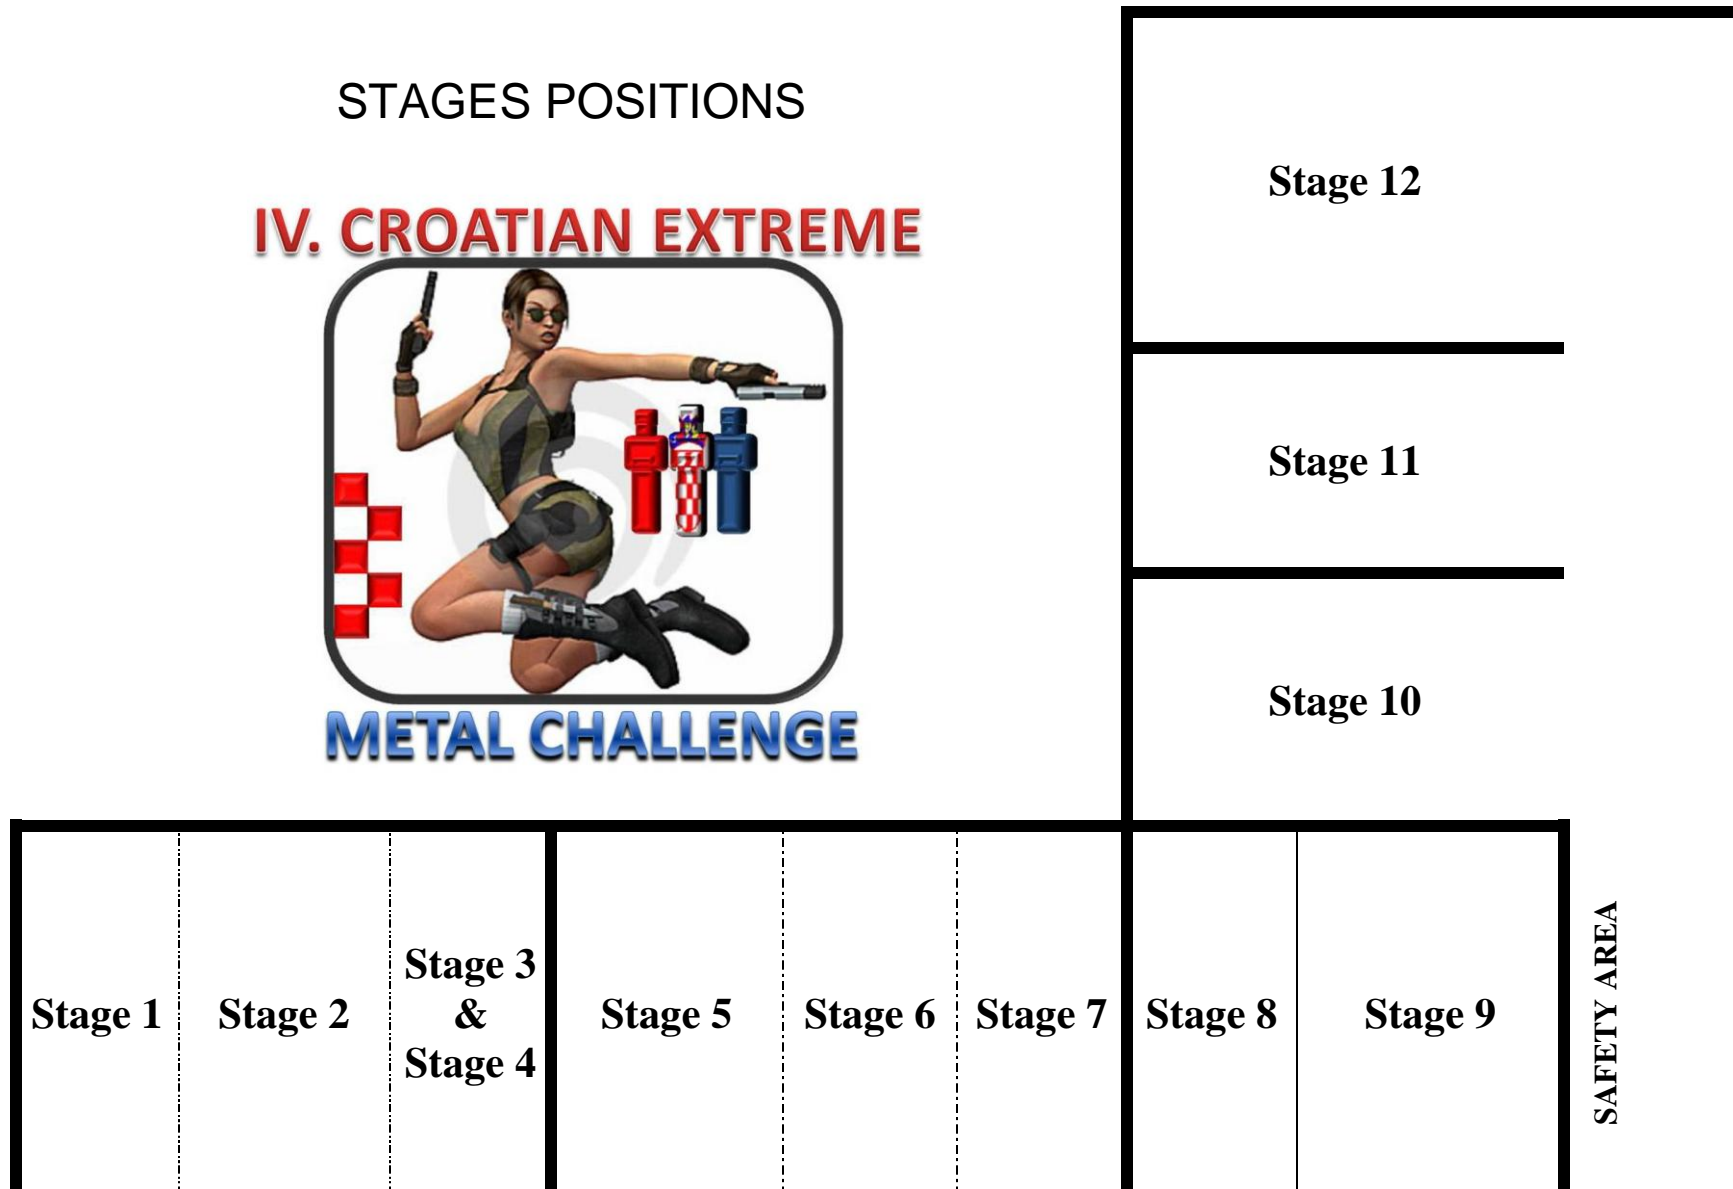

Stage number	Course type	Scoring	PLATES	Pepper popper	Penalty	Rounds	Points
1.	short	comstock	0	12	0	12	60
2.	medium	comstock	2	12	0	16	80
3.	medium	comstock	3	0	0	18	90
4.	medium	comstock		0	0	18	90
5.	medium	comstock	0	14	0	14	70
6.	medium	comstock	0	9	1	18	90
7.	medium	comstock	0	9	0	18	90
8.	medium	comstock	0	16	0	16	80
9.	medium	comstock	0	15	0	15	75
10.	medium	comstock	2	15	0	17	85
11.	long	comstock	0	13	0	26	130
12.	long	comstock	10	20	0	30	150
			17	135	1	218	1090

METAL CHALLENGE

SAFETY AREA

ULAZ U
STRELIŠTE

SAFETY AREA