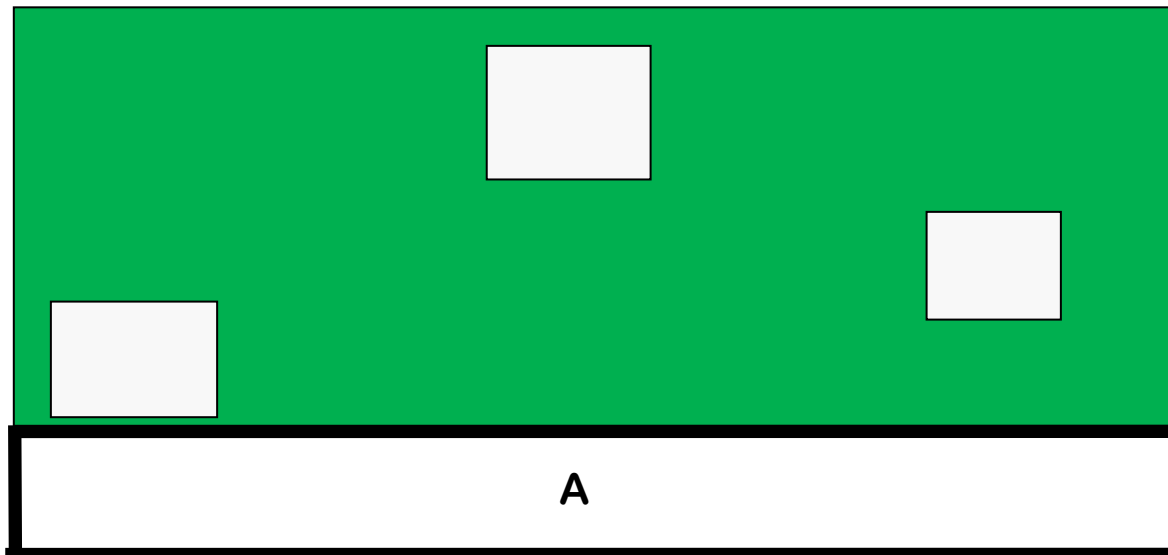

STAGE 9 – box 3, middle & right
LITTLE BIT OF EVERYTHING
Stage designer: MRKI

Type of scoring: Comstock
Type of course: Medium
Targets: 15 poppers

Possible points: 75
Minimum rounds: 15
Time starts: Audible signal
Time stops: Last shot

Penalties: Current addition of IPSC rulebook

Start positions: Standing relax on A, facing downrange

Gun condition: Gun in holster, loaded

Procedure: After the audible signal shoot all targets as they become visible from the designated area, thru the ports.

Note: Safety angle is 180°