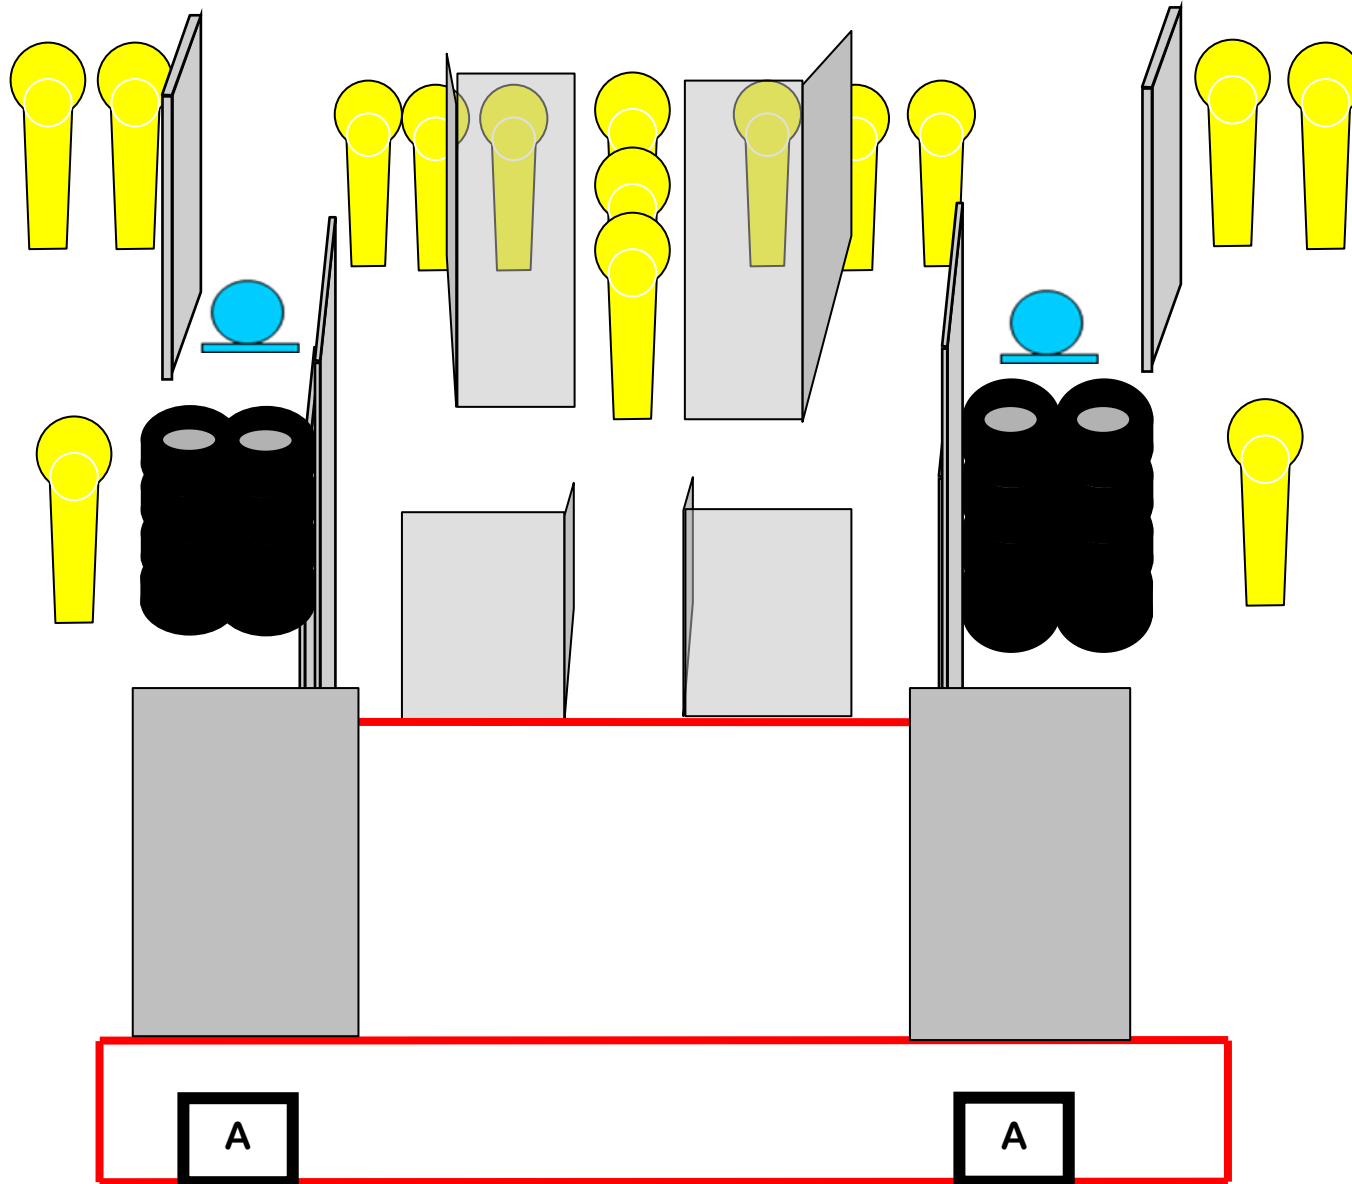

IV. CROATIAN EXTREME METAL CHALLENGE

STAGE 10 – 100 metara – 1 box
FIND ME
Stage designer: Mrki

Type of scoring: Comstock

Type of course: medium

Targets: 15 poppers
2 plates

Possible points: 85

Minimum rounds: 17

Time starts: Audible signal

Time stops: Last shot

Penalties: Current addition of IPSC rulebook

Start positions: Standing relax in the A, facing downrange

Gun condition: Gun in holster, loaded.

Procedure: After the audible signal shot all targets as they become visible from the designated area.

Note: Safety angle is 180°