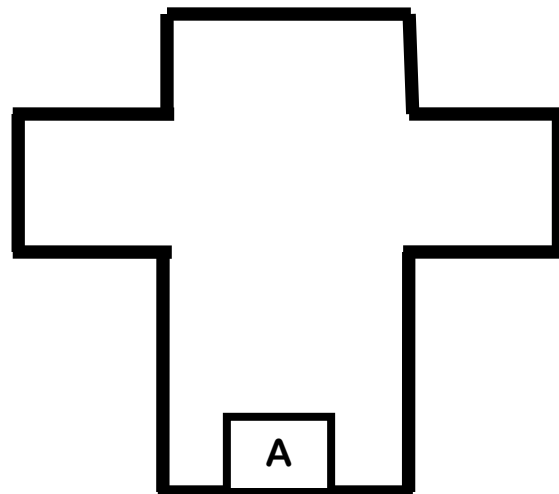

**Possible points:** 80  
**Minimum rounds:** 16  
**Time starts:** Audible signal  
**Time stops:** Last shot

**Penalties:** Current addition of IPSC rulebook

**Start positions:** Standing relax in the box A, facing downrange

**Gun condition:** Gun in holster, loaded

**Procedure:** After the audible signal shot all targets as they become visible from the designated area

**Note:** Minimum of 2 shots in classic IPSC target

Safety angle is 180°