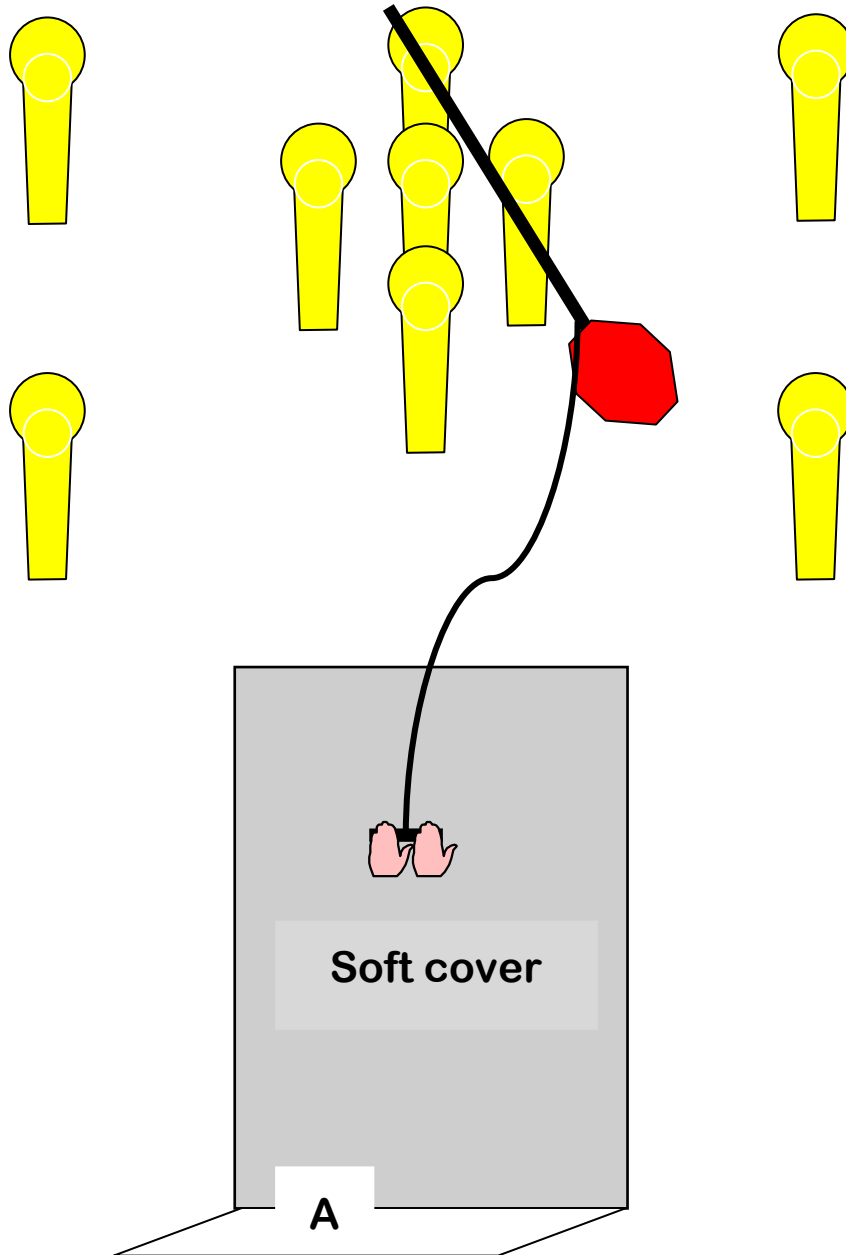

IV. CROATIAN EXTREME METAL CHALLENGE

STAGE 6 – box 2 middle
KNIFE & BUTTER
Stage designer: MRKI

Type of scoring: Comstock
Type of course: Medium
Targets: 9 poppers
1 penalty target

Possible points: 90
Minimum rounds: 18
Time starts: Audible signal
Time stops: Last shot

Penalties: Current addition of IPSC rulebook

Start positions: **String 1 and 2**
Standing relax on A, facing downrange, holding the activator of penalty target with both hands

Gun condition: **String 1 and 2**
gun in holster, loaded

Procedure: Shooter must activate the penalty target; shoot all targets as they become visible from the designated area.

Note: Safety angle is 180°